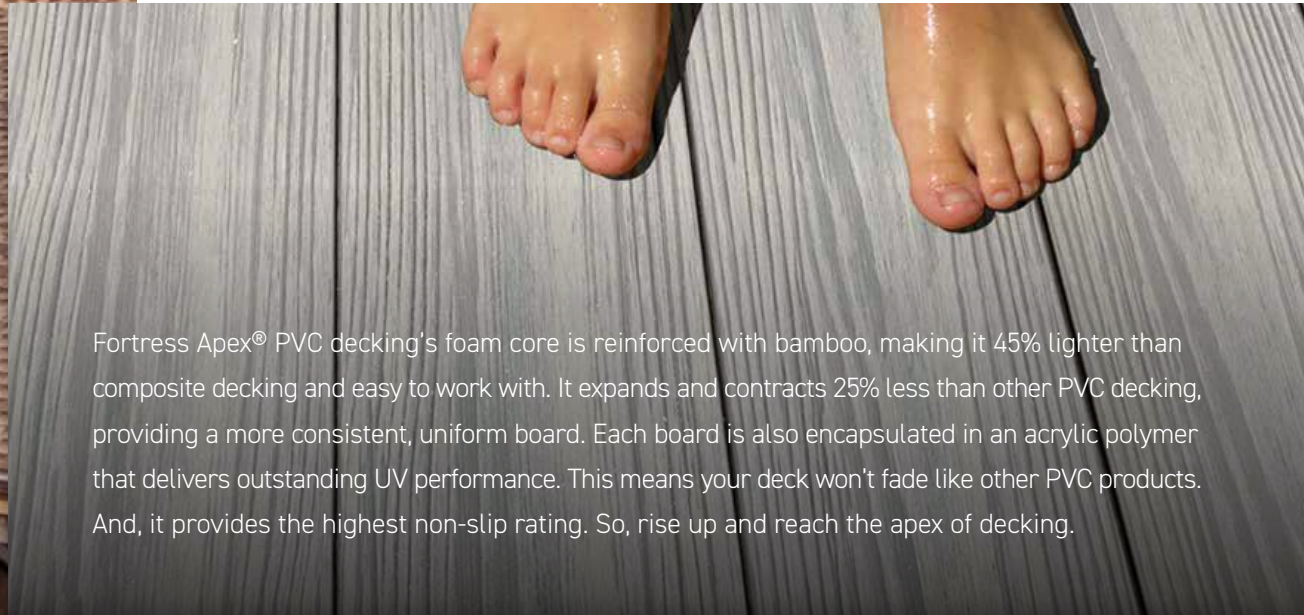

Fortress Apex® PVC decking's foam core is reinforced with bamboo, making it 45% lighter than composite decking and easy to work with. It expands and contracts 25% less than other PVC decking, providing a more consistent, uniform board. Each board is also encapsulated in an acrylic polymer that delivers outstanding UV performance. This means your deck won't fade like other PVC products. And, it provides the highest non-slip rating. So, rise up and reach the apex of decking.

APEX DECKING CLASSIC COLORS

WANT A CLOSER LOOK?
ORDER FREE SAMPLES!

GET SAMPLES