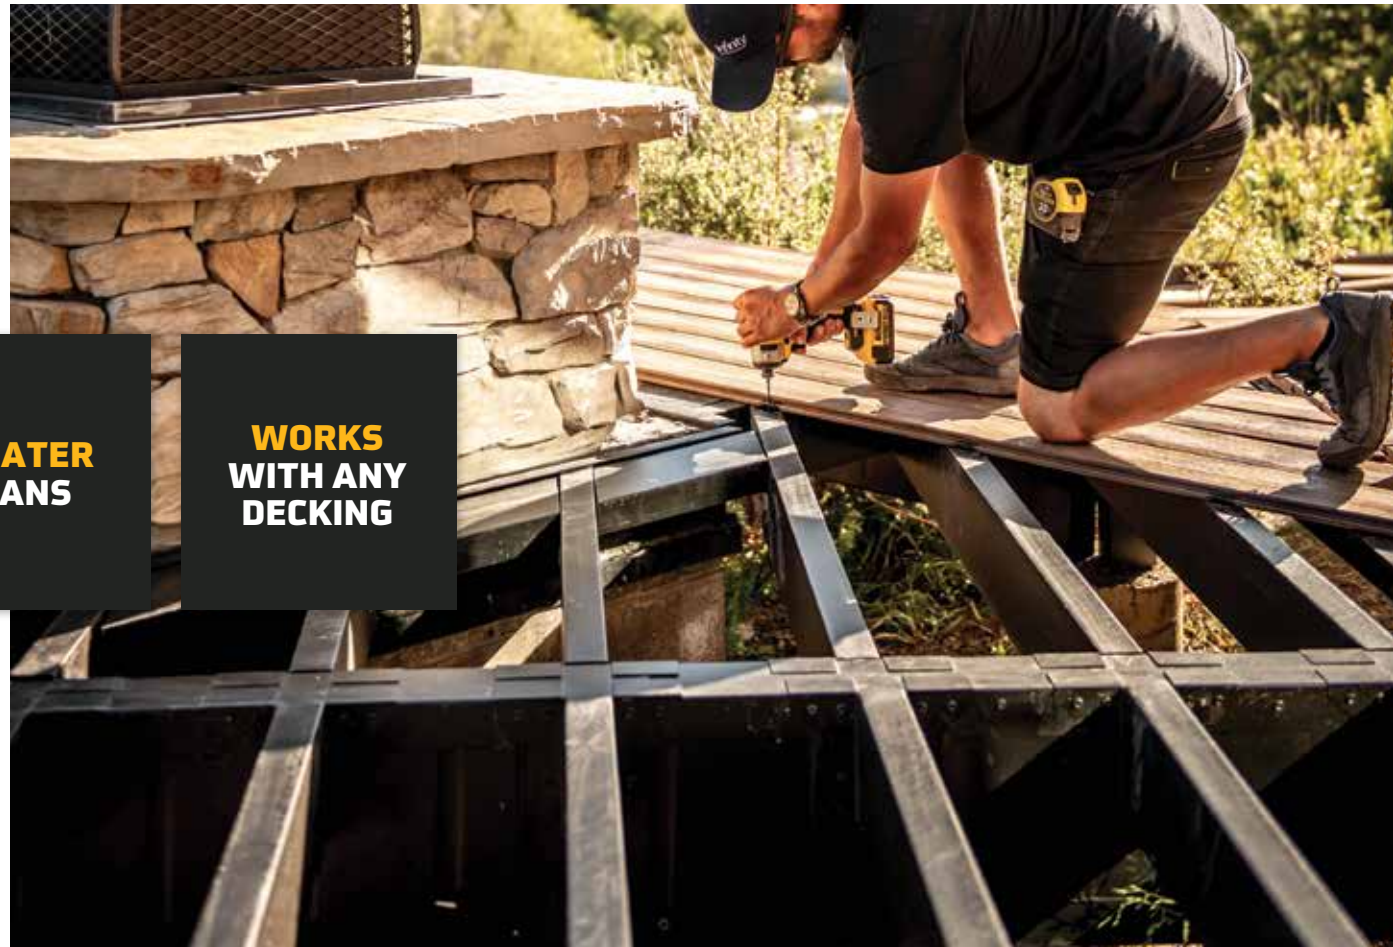

## EVOLUTION™

STEEL DECK FRAMING

**EASY  
TO  
INSTALL**

**GREATER  
SPANS**

**WORKS  
WITH ANY  
DECKING**

– Compare –  
**WOOD VS. STEEL**

	WOOD	STEEL
EASY TO INSTALL	✓	✓
STRAIGHT UNIFORM PIECES		✓
BUILD BEYOND LIMITATIONS		✓
COMPATIBILITY	✓	✓
25 YEAR WARRANTY		✓
A SMART INVESTMENT		✓
AESTHETICALLY BEAUTIFUL		✓
FIRE- AND INSECT-RESISTANT		✓
SUSTAINABLE		✓