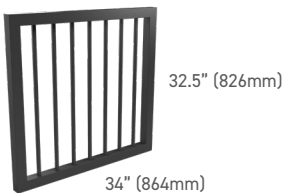

INSPIRE GATE PANEL

ITEM#	DESCRIPTION	UPC #
58563215	INSPIRE 32.5" X 34" GATE (BRN)	844530003403
58563218	INSPIRE 32.5" X 34" GATE (BKSND)	844530003427

GATE HARDWARE

ITEM#	DESCRIPTION	UPC #
650084	GATE KIT #2 HARDWARE (LATCH, HINGES, FASTENERS)	844530016267