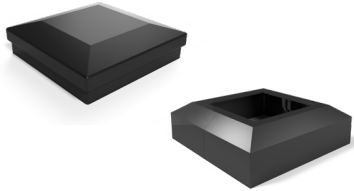

POST CAP & BASE COVER

ITEM#	DESCRIPTION	UPC #
58500025	INSPIRE 2.5" POST CAP (BRN)	844530004127
58500028	INSPIRE 2.5" POST CAP (BKSND)	844530004141
58504755	INSPIRE 2.5" POST BASE COVER (BRN)	844530004165
58504758	INSPIRE 2.5" POST BASE COVER (BKSND)	844530004219

INSPIRE LEVEL I-SUPPORT

ITEM#	DESCRIPTION	UPC #
58532095	INSPIRE LEVEL I-SUPPORT (BRN)	844530004240
58532098	INSPIRE LEVEL I-SUPPORT (BKSND)	844530004271

INSPIRE ADJUSTABLE I-SUPPORT

ITEM#	DESCRIPTION	UPC #
58532195	INSPIRE ADJUSTABLE I-SUPPORT (BRN)	844530004301
58532198	INSPIRE ADJUSTABLE I-SUPPORT (BKSND)	844530004332