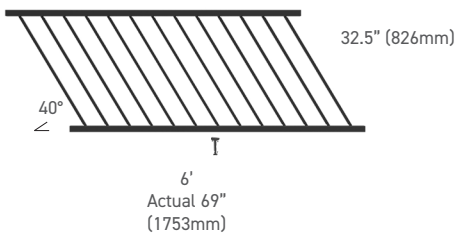

TRADITIONAL ADJUSTABLE STAIR RAILING PANEL 6'

ITEM#	DESCRIPTION	UPC #
58232695	INSPIRE 32.5" X 6' STAIR PANEL WITH BRACKETS (BRN)	844530002529
58232698	INSPIRE 32.5" X 6' STAIR PANEL WITH BRACKETS (BKSND)	844530002543

Kit includes pre-assembled stair rail panel with top/bottom rail, (13) square balusters, (4) stair brackets, (1) I-support, and screws.