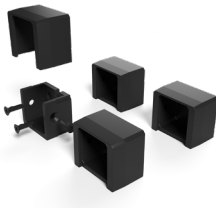

3 ACCESSORIES

INSPIRE STRAIGHT BRACKETS

ITEM#	DESCRIPTION	UPC #
58500215	INSPIRE STRAIGHT BRACKETS (BRN) - BOX OF 4	844530003595
58500218	INSPIRE STRAIGHT BRACKETS (BKSND) - BOX OF 4	844530003670