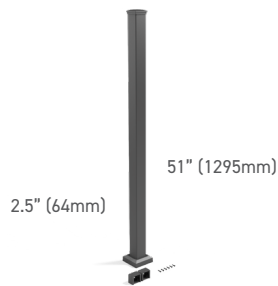

POST WITH BRACKETS 51"

ITEM#	DESCRIPTION	UPC #
58351035	INSPIRE 2.5" X 51" POST WITH BRACKETS (BRN)	844530002840
58351038	INSPIRE 2.5" X 51" POST WITH BRACKETS (BKSND)	844530002864

Post Boxes Include: Post, Post Cap, Post Base Cover, 51" post includes 2 straight brackets, bracket caps, and screws. All posts have pre-punched (dimple) holes to accommodate a corner, end, or line application.