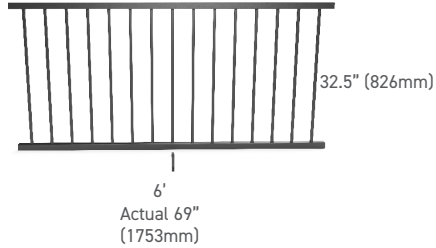

— Simple Assembly —

EASY AS 1, 2, 3, FORTRESS

1 PANEL KITS

TRADITIONAL RAILING PANEL 6'

ITEM#	DESCRIPTION	UPC #
58132695	INSPIRE 32.5" X 6' LEVEL PANEL (BRN)	844530002406
58132698	INSPIRE 32.5" X 6' LEVEL PANEL (BKSND)	844530002420