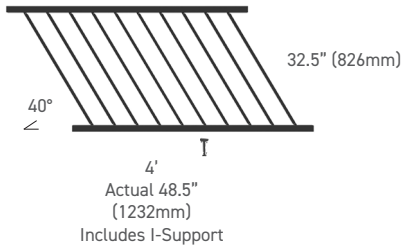

TRADITIONAL ADJUSTABLE STAIR RAILING PANEL 4'

ITEM#	DESCRIPTION	UPC #
58232485	INSPIRE 32.5" X 4' STAIR PANEL WITH BRACKETS (BRN)	844530002482
58232488	INSPIRE 32.5" X 4' STAIR PANEL WITH BRACKETS (BKSND)	844530002505

Kit includes pre-assembled stair rail panel with top/bottom rail, (13) square balusters, (4) stair brackets, (1) I-support, and screws.