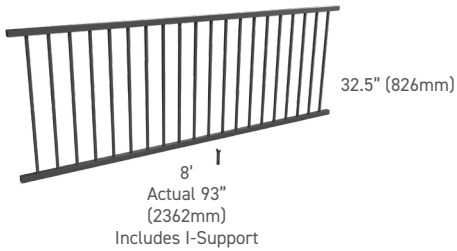

TRADITIONAL RAILING PANEL 8'

ITEM#	DESCRIPTION	UPC #
58132935	INSPIRE 32.5" X 8' LEVEL PANEL (BRN)	844530002444
58132938	INSPIRE 32.5" X 8' LEVEL PANEL (BKSND)	844530002468

Kit includes pre-assembled stair rail panel with top/bottom rail, (13) square balusters, (4) stair brackets, (1) I-support, and screws.